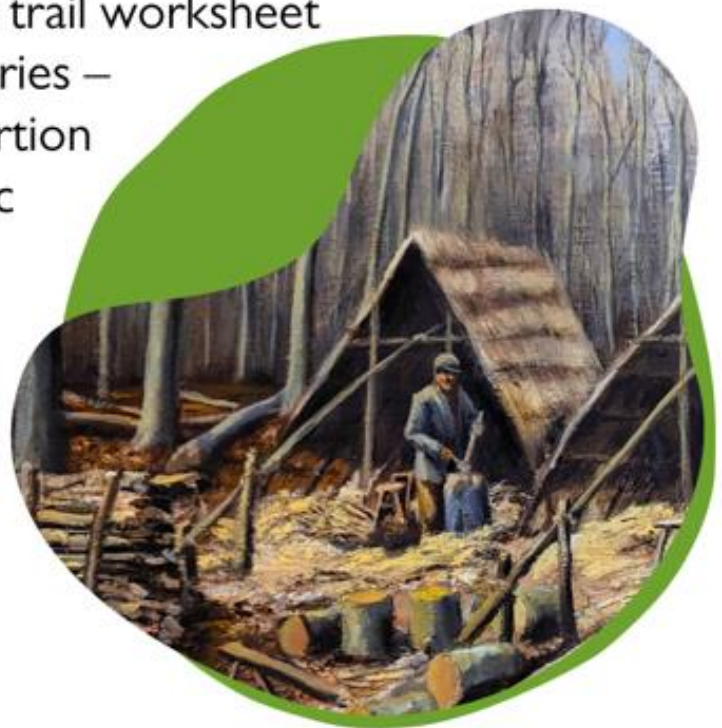

What's On May Half Term

Tuesday 28th & Wednesday 29th May

Discover & Make: Mini Model Camp!

Sessions through the day • £4.50 per child

Make your own miniature bodger's hut woodland camp using a mix of natural and craft materials!

Discover & Make are Wycombe Museum's regular holiday activity workshops. They combine a learning 'discover' activity – often a trail worksheet around the museum's galleries – with a hands-on 'make' portion to further explore the topic of the session.

● For children 4-11

🔧 Crafts

☎ 01494 957210
✉ info@wycombemuseum.org
🌐 www.wycombemuseum.org.uk

📘 @WycombeMuseum
📷 @WycombeMuseum
📍 @WycombeMuseum

● For adults
● For children
● For all

Scan me
to book